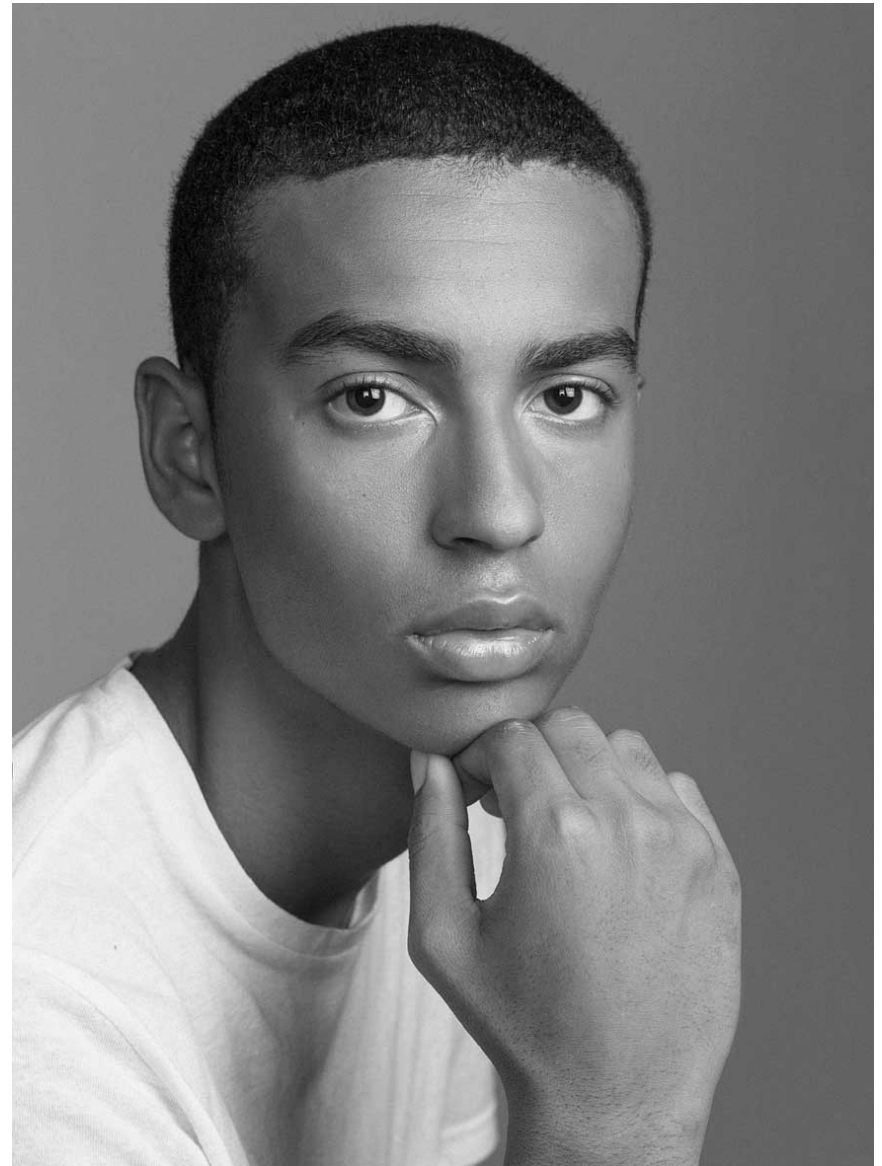

RICHY MAROE
MANAGEMENT EST. 1981

www.richymanagement.com
info@richymanagement.com
[@richymanagement](https://www.instagram.com/richymanagement)
+ 658653486

Agus

Height 6'2 / Trousers 33 / Shirt 15 / Jacket 48 / Shoe 11/12 / Eyes Brown / Hair Black
Altura 1,90 / Pantalón 40 / Camisa M / Chaqueta M/L / Zapato 45 / Ojos Marrones / Pelo negro